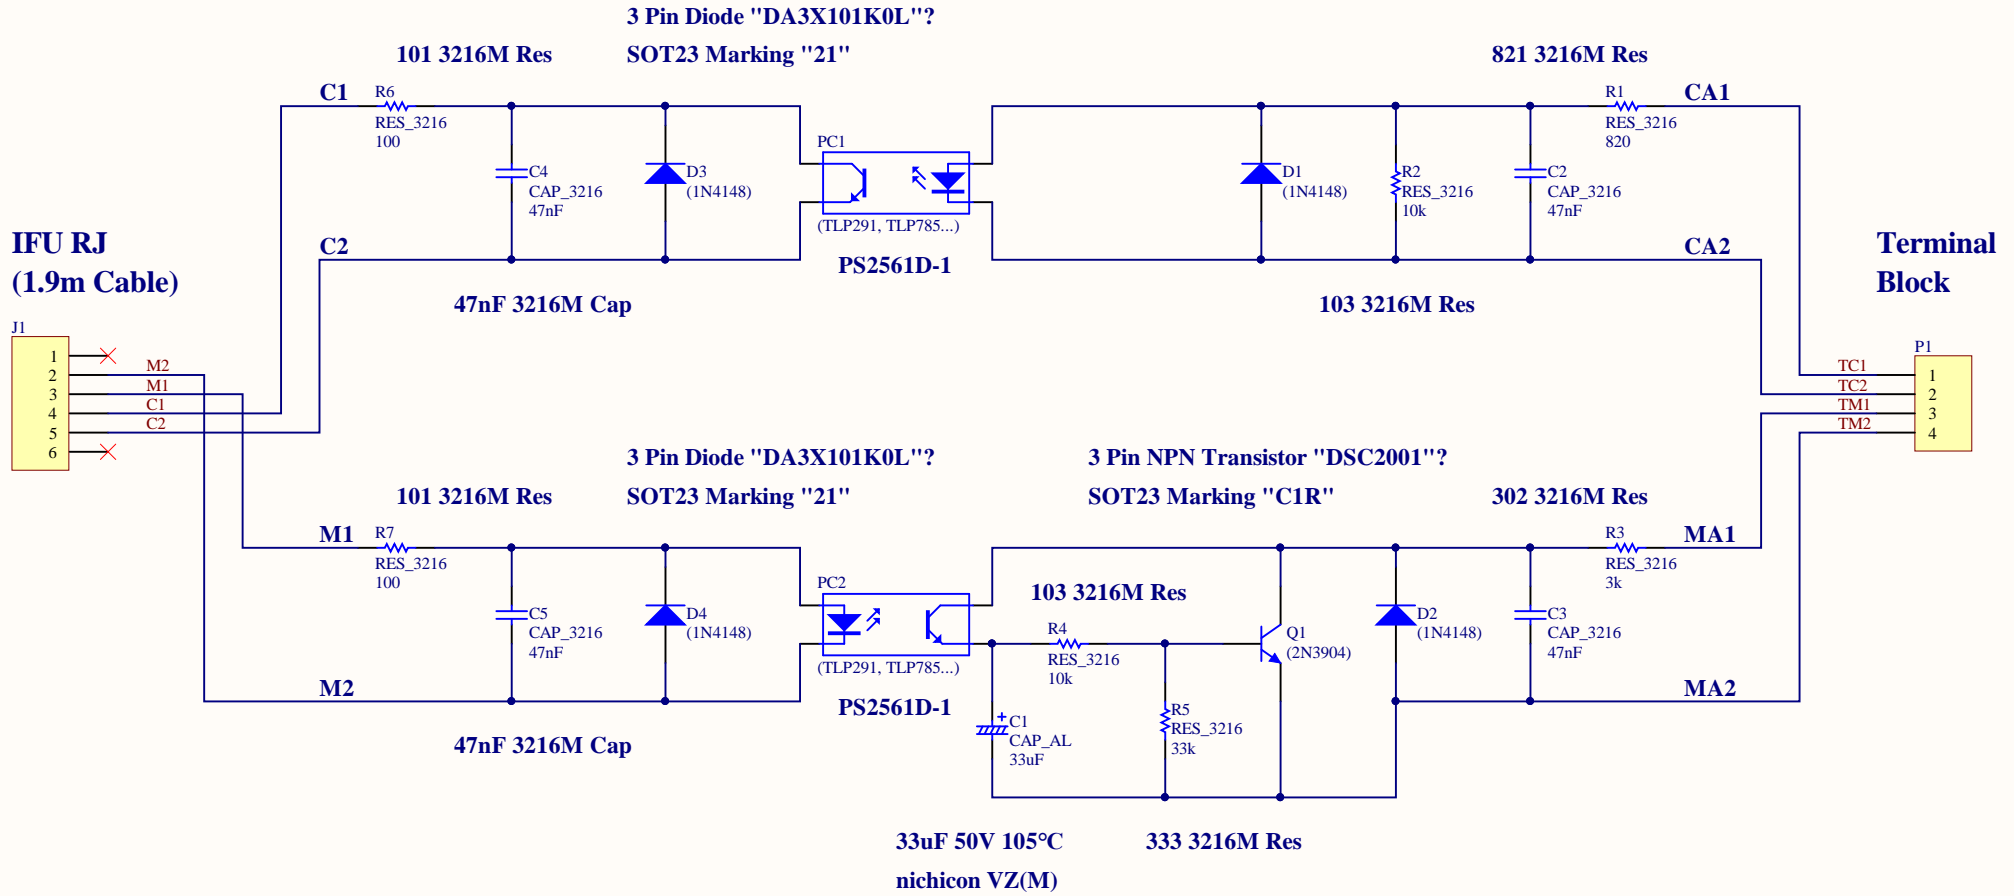

Panasonic HA JEM-A IFU "WTF47204WK" Teardown

HTLAB.NET

Title		
HA JEM-A IFU Schematic		
Size	Number	Revision
A4		
Date:	2024/11/01	Sheet of
File:	C:\Users\...\IFU.SchDoc	Drawn By: